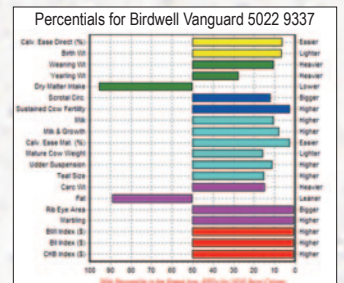

MGM Herd Builder 28H

- ✓ 12 traits in top 25%
- ✓ CE of 11.5 (top 5%)
- ✓ SCF 23.5 (top 5%)
- ✓ Maternal Index +\$454 (top 5%)
- ✓ Both REA and Marbling in top 20%

MGM Premier Star 18H

- ✓ 8 traits in top 25%
- ✓ CE in top 15%
- ✓ SCF in top 15%
- ✓ WW in top 15%
- ✓ Marbling in top 15%
- ✓ Maternal index in top 10%
- ✓ CHB in top 20%
- ✓ Will calve in early March
- ✓ Bred to *Birdwell Vanguard 5022 9337**

**Also selling
at the
WHA Sale!**

See videos at:
www.mgmpolledherefords.com

* Number one bull
in the breed for
economically
relevant traits!

MGM Excellence 005

- ✓ 12 traits in top 25%
- ✓ CE of 6.1 (top 25%)
- ✓ SCF 23.5 (top 5%)
- ✓ Maternal index +\$443 (top 10%)