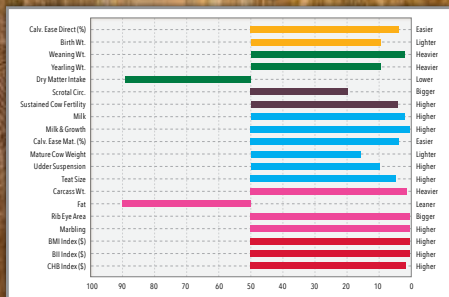

vanguard | noun | the leader of a movement

BIRDWELL VANGUARD

5022 9377

This bull has the potential to transform your program

- Phenomenal EPDs with 16 traits in the top 10 %
- Performance to back up EPDs
- BW 84 lb. WW ratio 110 YW ratio 107 in Birdwell herd
- REA ultrasound ratio 111%
- IMF ratio 105 %
- All indexes are in the top 1% of the breed
- Homozygous polled grandson of Churchill Sensation 028X
- Son of EFBEEF BR Validated B413